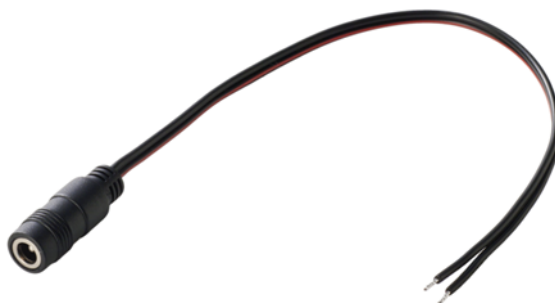

Extension Cable Jack 0.2m

Country of Origin : China
 Operating Temperature : 0 ÷ 40[°C]
 Cable type : 20AWG - 2wc
 DC Connector : 2.1x5.5x11
 2.5x5.5x11
 Max. load 5A

WEIGHT	1pc	N.W.: 10g / pc
PACKING	Bunch	50pcs / 1bunch
		G.W.: 0.5 kg / bunch

Extension cable Jack 0.8m

Country of Origin : China
 Operating Temperature : 0 ÷ 40[°C]
 Cable type : 20AWG - 2wc
 DC Connector : 2.1x5.5x11
 Max. load 5A

WEIGHT	1pc	N.W.: 19g / pc
PACKING	Bunch	100pcs / 1bunch
		G.W.: 1.9kg / bunch

Extension Cable Jack 2.0m

Country of Origin : China
 Operating Temperature : 0 ÷ 70[°C]
 Cable type : 20AWG - 2RC
 DC Connector : 2.1x5.5x11
 Max. load 5A

WEIGHT	1pc	N.W.: 57g pc
PACKING	Bunch	60pcs / 1bunch
		G.W.: 3.5 kg / bunch

Extension cable Jack 4.0m

Country of Origin : China
 Operating Temperature : 0 ÷ 70[°C]
 Cable type : 20AWG - 2RC
 DC Connector : 2.1x5.5x11
 Max. load 5A

WEIGHT	1pc	N.W.: 112g / pc
PACKING	Bunch	5pcs / 1bunch
		G.W.: 0.56 kg / bunch